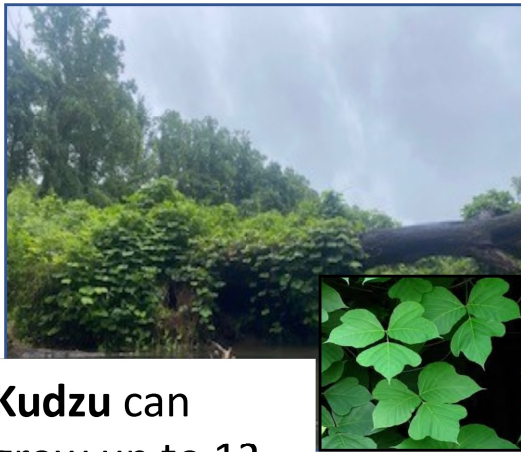

KEEP A LOOKOUT FOR INVASIVE PLANTS

Kudzu can grow up to 12 inches in a day.

Multiflora rose can produce 17,500 seeds per year.

Japanese privet can grow up to 3 feet high.

Tree of Heaven produces 325,000 seeds in one year.

Bradford pear can grow 30-60 feet tall.

Japanese Stilt grass produces 5,000 seeds per year.

These plants grow rapidly and produce thousands of seeds which out competes our native plants. Many of these plants also can be toxic to people and animals. Report these plants and learn how to avoid spreading invasive species from the NC Forest Service. Learn more by scanning the QR code shown below.